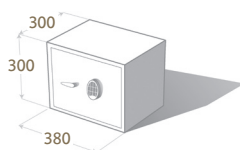

SECURITY FEATURES

- Commercial UL digital lock and keypad
- Anti-tamper re-locking device
- Hardened anti-drill plates surrounding the lock
- Internal hinges
- Solid steel 6mm door
- Solid steel 3mm body
- Solid steel 25mm bolt-work
- Suggested \$5000 cash rating
- Durable paint finish
- Pre-drilled anchoring holes, 2 x 13mm diameter
- Removable shelf on GS30E

PRODUCT SPECIFICATIONS

Model	EXTERNAL (MM)			EXTERNAL (MM)			Weight (kg)	Volume (litres)	Shelves (fixed)	Cash Rating \$	REC. RETAIL PRICE \$	
	Height	Width	Depth	Height	Width	Depth					excl.GST	incl.GST (10%)
GS18E	250	350	180	244	344	130	16	11	0	5000		
GS30E	300	380	300	294	374	250	30	27	1	5000		

DEPTH MEASUREMENT DOES NOT INCLUDE THE HANDLE, KEYPAD OR HINGES. PLEASE ALLOW 50MM.
Due to Guardall constantly striving to deliver better products; sizes and colours may vary slightly.

● GS18E/SEC

● GS30E/SEC