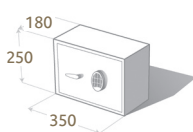

SECURITY FEATURES

- Commercial UL digital lock and keypad
- Anti-tamper re-locking device
- Hardened anti-drill plates surrounding the lock
- Internal hinges
- Solid steel 6mm door
- Solid steel 3mm body
- Solid steel 25mm bolt-work
- Suggested \$5000 cash rating
- Durable paint finish
- Pre-drilled anchoring holes, 2 x 13mm diameter
- Removable shelf on GS30E

PRODUCT SPECIFICATIONS

Model	EXTERNAL (MM)			EXTERNAL (MM)			Weight (kg)	Volume (litres)	Shelves (fixed)	Cash Rating \$	REC. RETAIL PRICE \$	
	Height	Width	Depth	Height	Width	Depth					excl.GST	incl.GST (10%)
GS18E	250	350	180	244	344	130	16	11	0	5000		
GS30E	300	380	300	294	374	250	30	27	1	5000		

DEPTH MEASUREMENT DOES NOT INCLUDE THE HANDLE, KEYPAD OR HINGES. PLEASE ALLOW 50MM.
Due to Guardall constantly striving to deliver better products; sizes and colours may vary slightly.

● GS18E/SEC

● GS30E/SEC